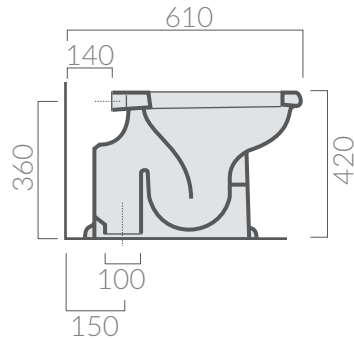

specifications/dimension and/or operating characteristics of the products at any time and without giving notice. The ceramic items weight may vary up to 20%.

Art. 8418 / 8419

Quote da rispettare per installazione con cassetta ad incasso.
Dimensions to be respected for installation with built-in box.