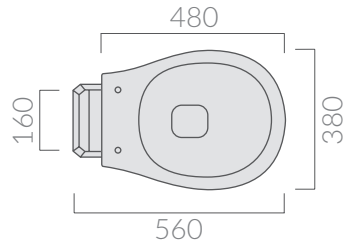

specifications/dimension and/or operating characteristics of the products at any time and without giving notice. The ceramic items weight may vary up to 20%.

Art. 8418 / 8419

Quote da rispettare per installazione con cassetta ad incasso.
Dimensions to be respected for installation with built-in box.