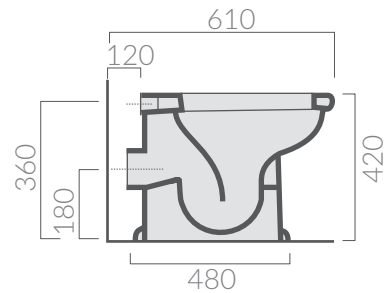

specifications/dimension and/or operating characteristics of the products at any time and without giving notice. The ceramic items weight may vary up to 20%.

Art. 8418 / 8419

Quote da rispettare per installazione con cassetta ad incasso.
Dimensions to be respected for installation with built-in box.