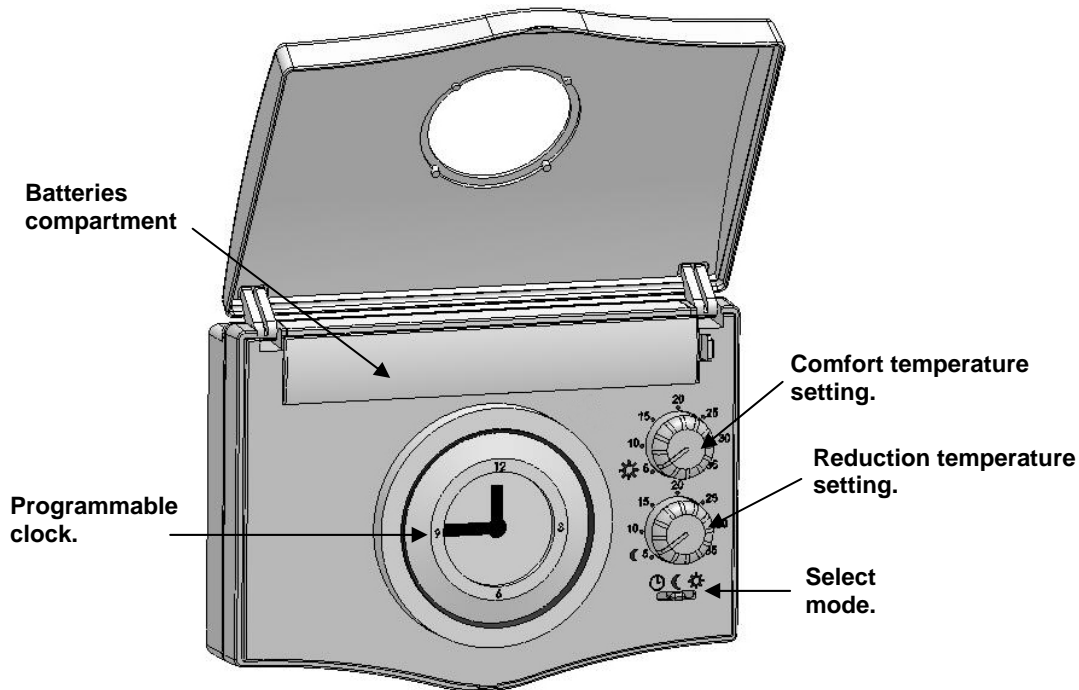

Thermostat "Chrono Battery" Electronic Daily BT 050
 Thermostat "Chrono Battery" Electronic Weekly BT 051

MODES DESCRIPTION

- Electronic thermostat with mechanical clock.
- Possibility to set day and night temperature.
- Daily or Weekly program.
- 3 positions switch : Clock – Reduction Mode – Comfort
- Relay output (free contact)

SELECT MODE

- **Clock mode:** The system follows the temperature set by the and knobs, according to the program clock.
- **Reduction mode:** The system follows the temperature set by the knob.
- **Comfort mode:** The system follows the temperature set by the knob.

PROGRAMMABLE CLOCK

Daily programmable clock

Weekly programmable clock

TECHNICAL CHARACTERISTICS

Operating temperature	0°C - 50°C (or 32°F – 122°F)
Comfort / Reduction mode setting temperature range	5°C – 35°C (or 41°F - 95°F)
Daily clock programmable	24H with 15 minutes step
Weekly clock programmable	7 days with 1 hour step
Regulation characteristics	Proportional band 2°K for 10min cycle
Electrical Protection	Class II - IP30
Power Supply Battery operated life	2 x AA LR06 1.5V > 1 year (For Alkaline type)
Output	Relay output => 1RT Free contact (8(3)A 250Vac)