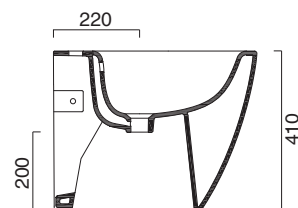

CE EN 14528 - CL20