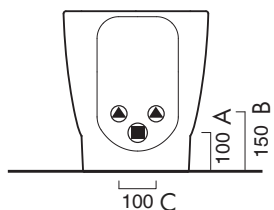

CE EN 14528 - CL20