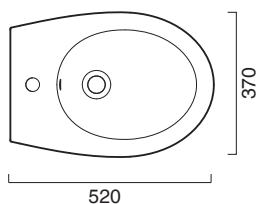

CE EN 14528 - CL20