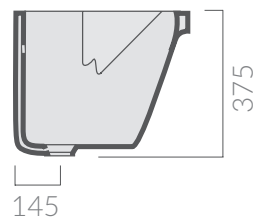

ATTENZIONE/ ATTENTION

Galassia Srl persegue la filosofia di migliorare i prodotti aggiungendo nuovi materiali, innovazioni progettuali e tecnologie produttive. L'azienda si riserva di cambiare

schede tecniche e caratteristiche di funzionamento degli articoli in ogni momento e senza necessità di preavviso. I pesi possono subire variazioni del 20 %

Galassia Srl is constantly improving its products by adding new materials, new projects and modern production technologies. The company reserves the right to change any technical

specifications/dimension and/or operating characteristics of the products at any time and without giving notice. The ceramic items weight may vary up to 20%.