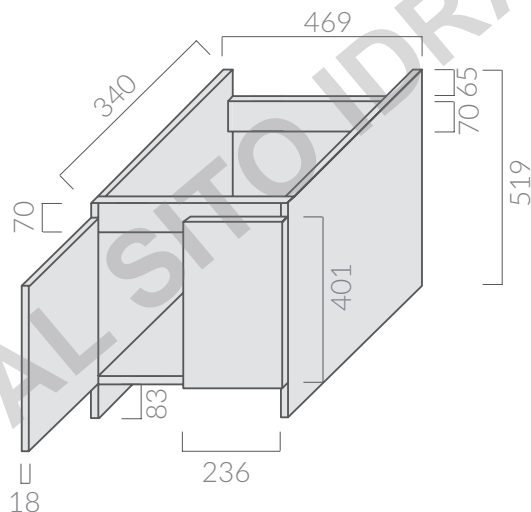

ATTENZIONE/ ATTENTION

Galassia Srl persegue la filosofia di migliorare i prodotti aggiungendo nuovi materiali, innovazioni progettuali e tecnologie produttive. L'azienda si riserva di cambiare

schede tecniche e caratteristiche di funzionamento degli articoli in ogni momento e senza necessità di preavviso. I pesi possono subire variazioni del 20 %

Galassia Srl is constantly improving its products by adding new materials, new projects and modern production technologies. The company reserves the right to change any technical

specifications/dimension and/or operating characteristics of the products at any time and without giving notice. The ceramic items weight may vary up to 20%.