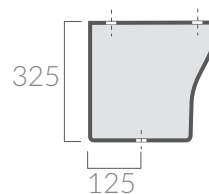

ATTENZIONE/ ATTENTION

Galassia Srl persegue la filosofia di migliorare i prodotti aggiungendo nuovi materiali, innovazioni progettuali e tecnologie produttive. L'azienda si riserva di cambiare

schede tecniche e caratteristiche di funzionamento degli articoli in ogni momento e senza necessità di preavviso. I pesi possono subire variazioni del 20 %

Galassia Srl is constantly improving its products by adding new materials, new projects and modern production technologies. The company reserves the right to change any technical

specifications/dimension and/or operating characteristics of the products at any time and without giving notice. The ceramic items weight may vary up to 20%.